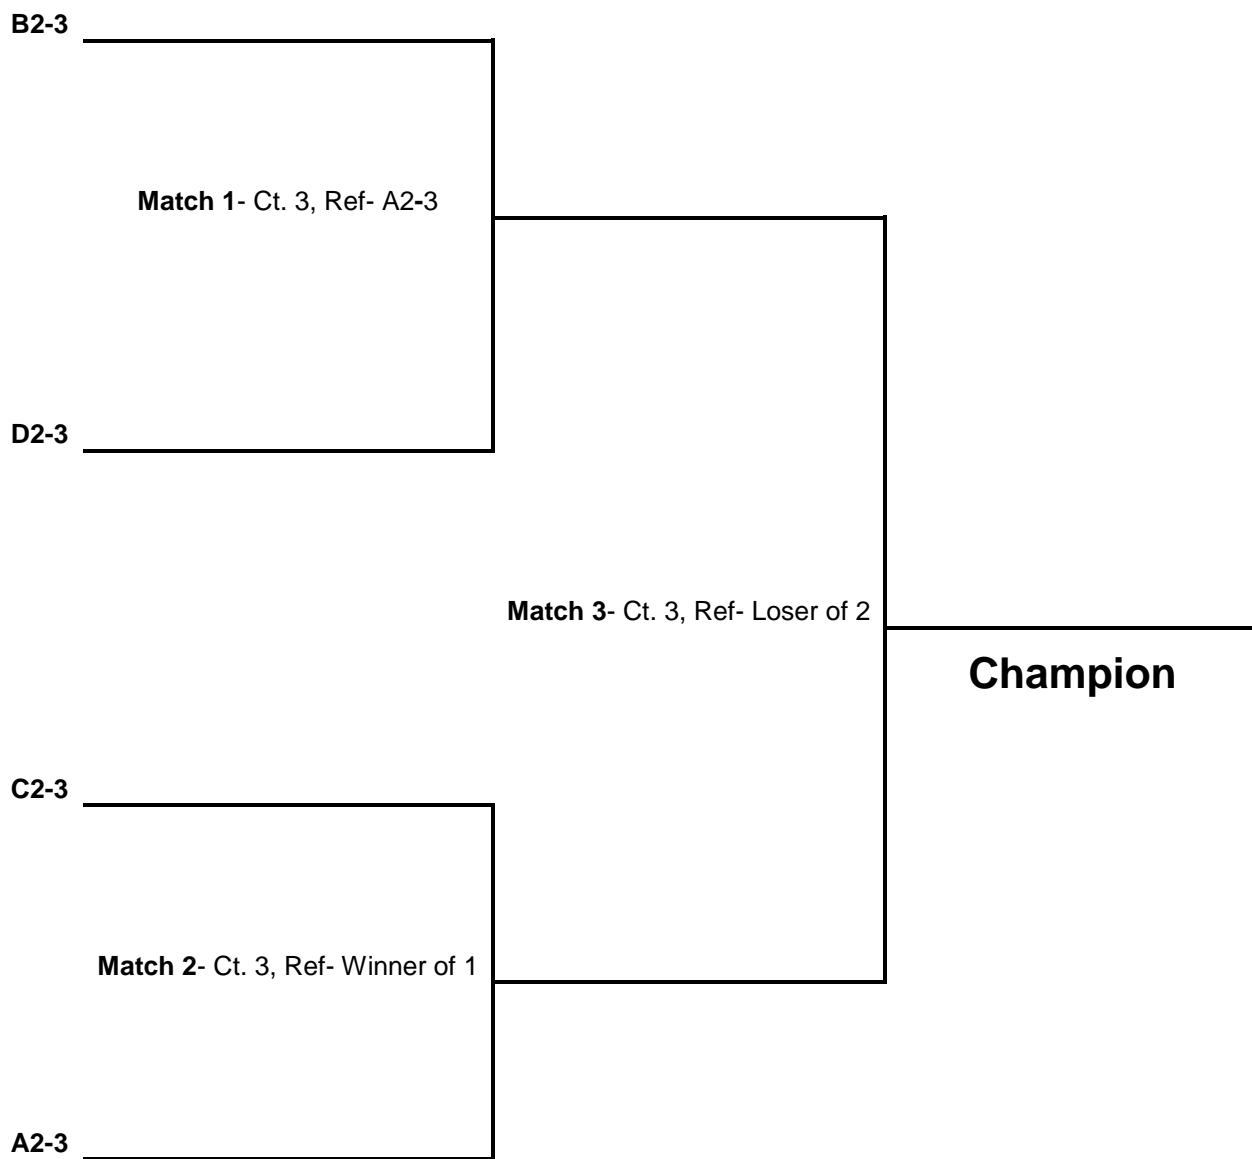

14 Bronze Division Playoffs Sunday, April 14 @ Duluth Indoor Sports Center