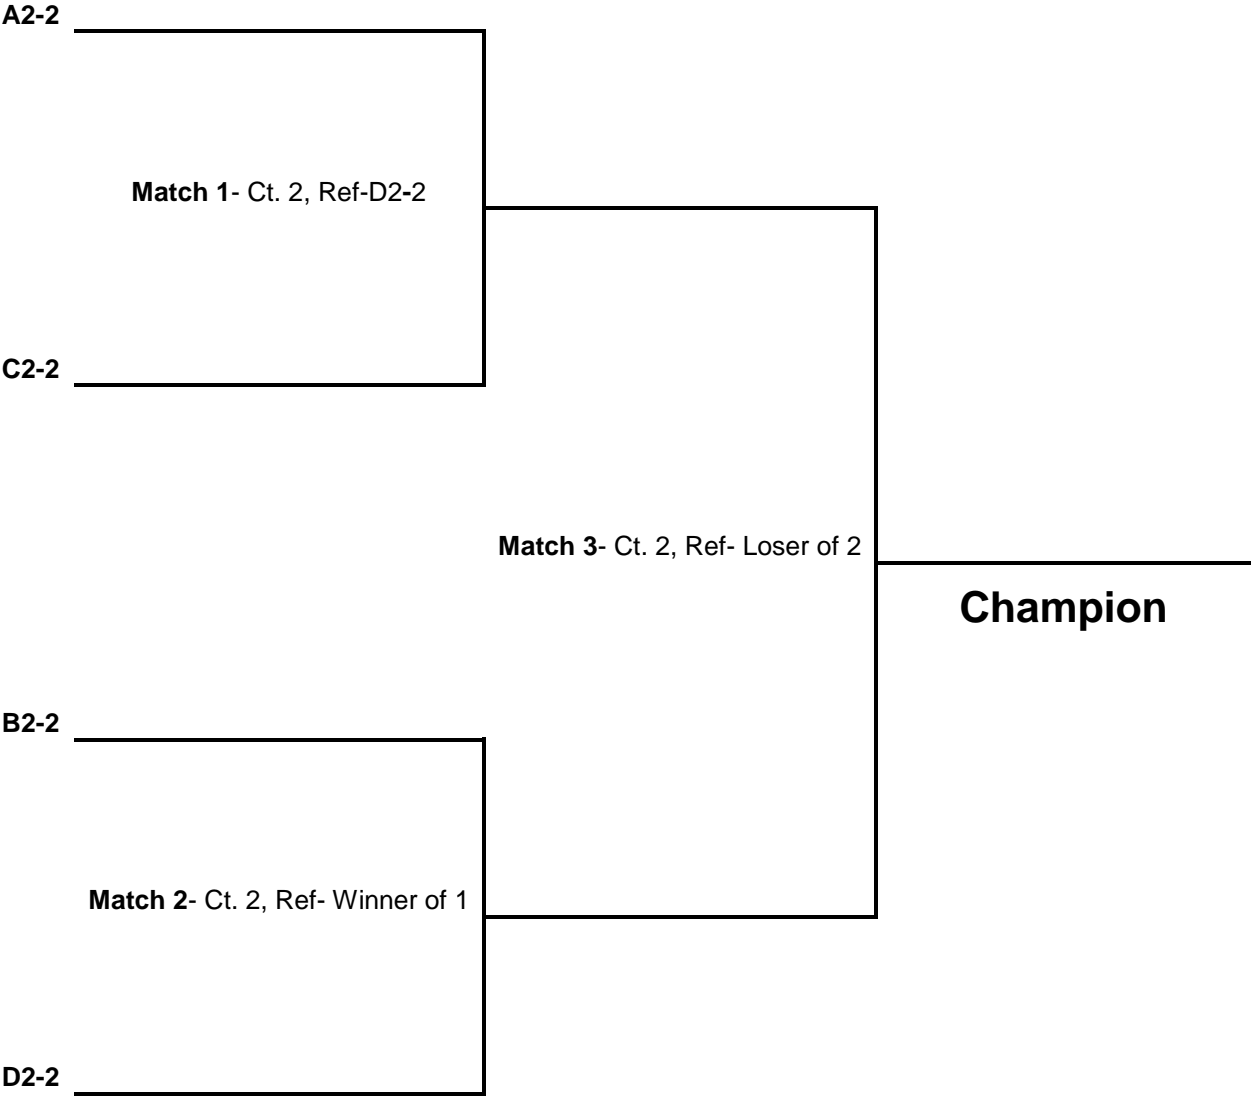

Warm-ups

Serving Team's Court	4 minutes
Receiving Team's Court	4 minutes

14 Gold Division Playoffs Sunday, April 14 @ Duluth Indoor Sports Center

14 Silver Division Playoffs Sunday, April 14 @ Duluth Indoor Sports Center