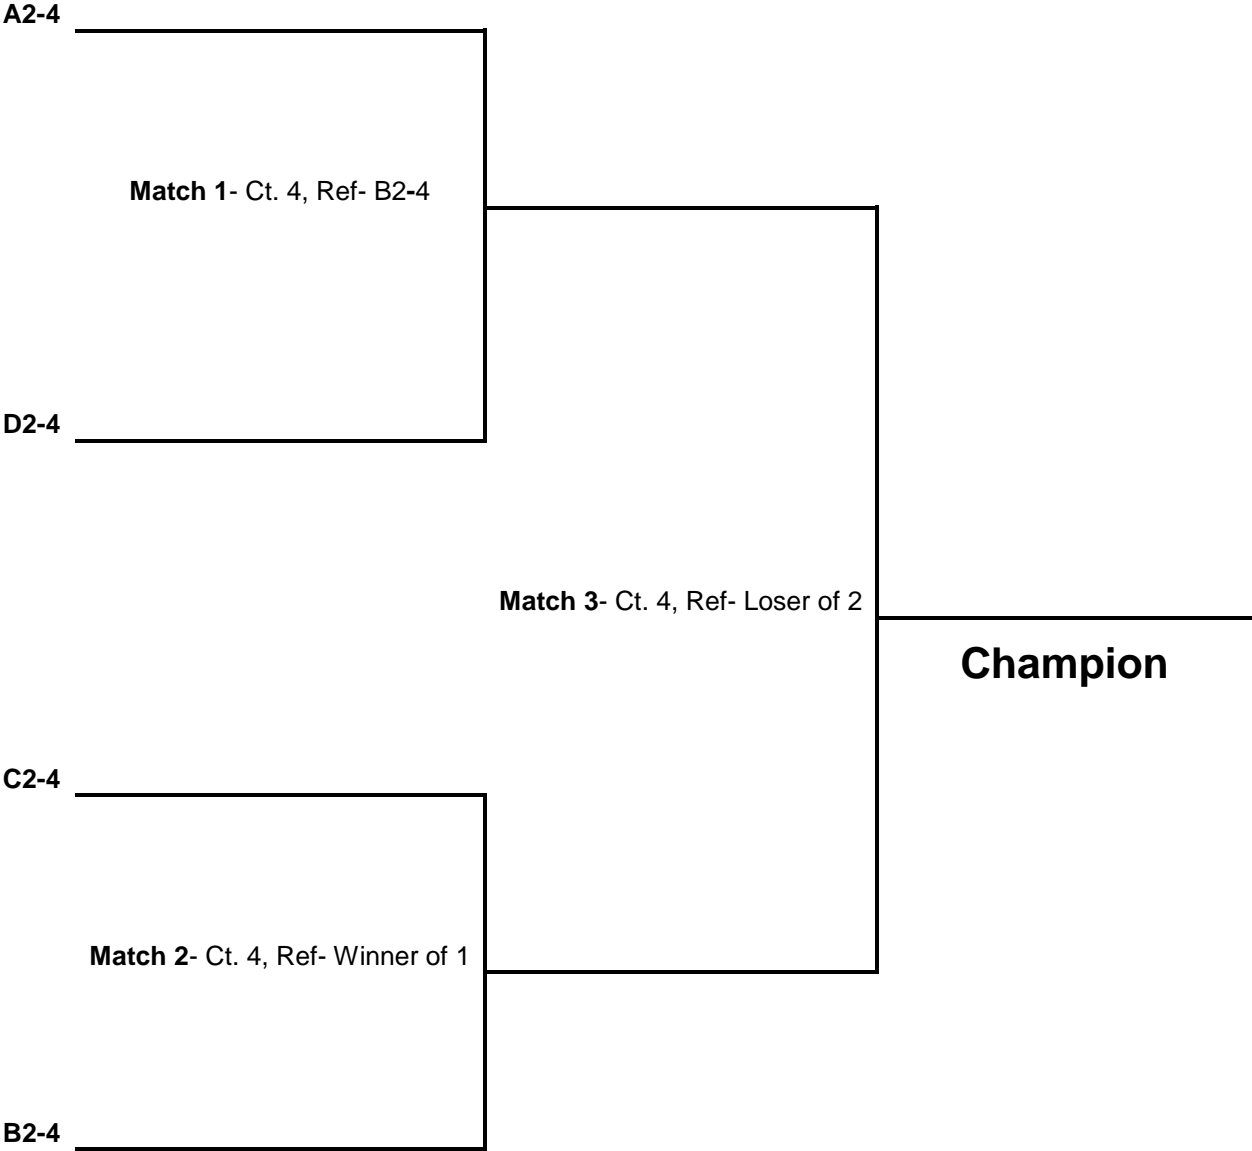

14 Iron Division Playoffs Sunday, April 14 @ Duluth Indoor Sports Center