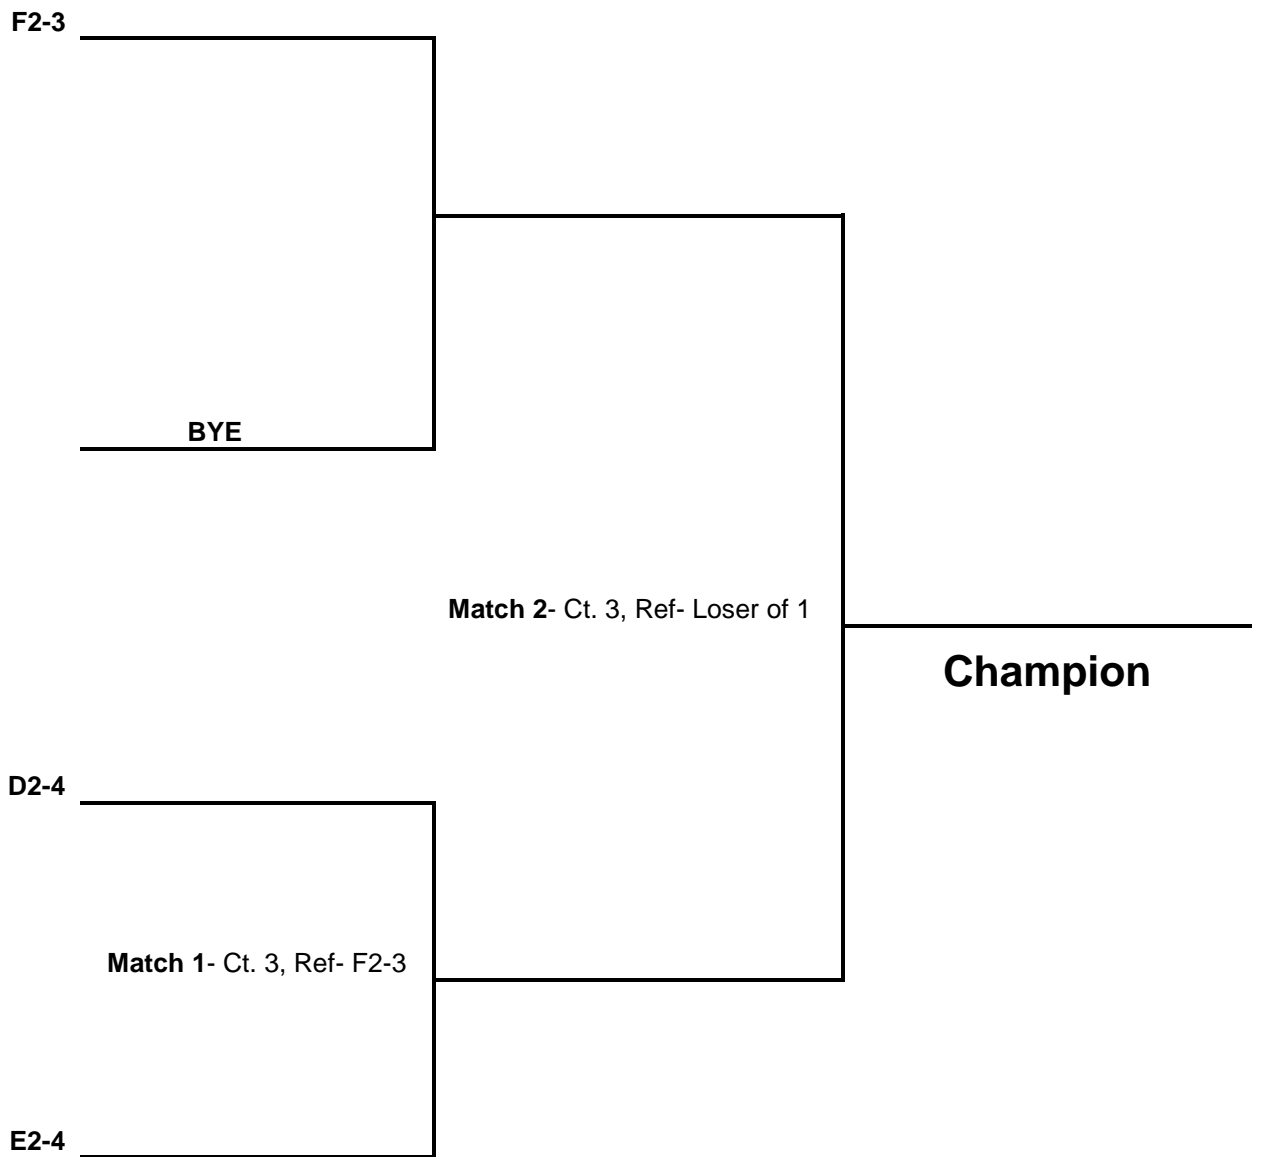

12 Emerald Division Playoffs Sunday, April 14 @ Ordean East M.S.