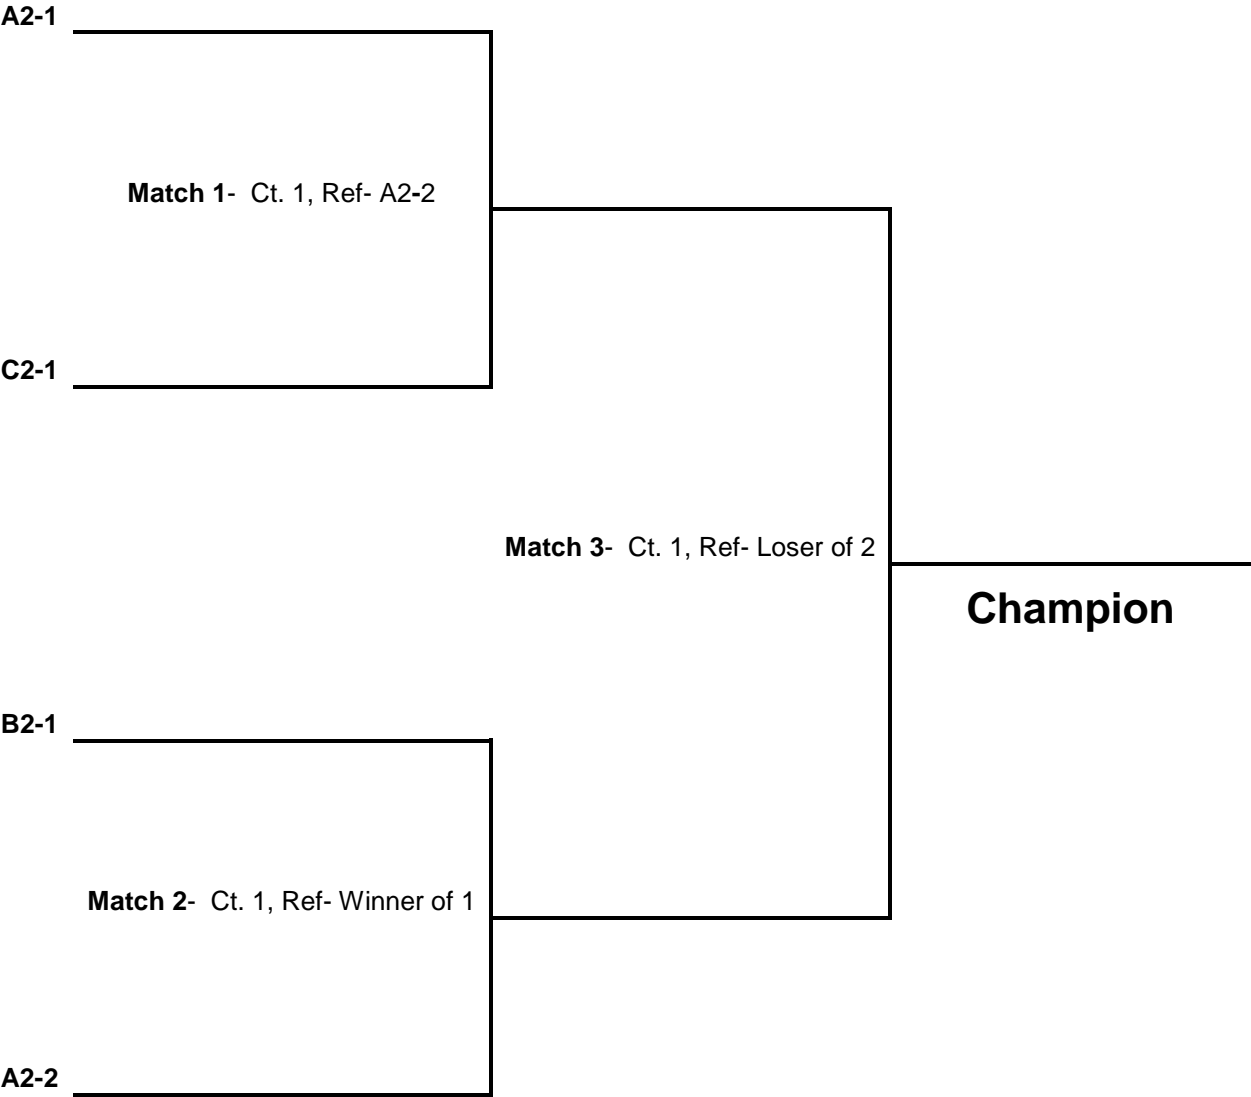

2019 Minnesota North Spring Fling Tournament

12's Division- Sunday Pools

Pool	Gold - Pool A2	Gold - Pool B2	Gold - Pool C2
Courts	1	2	3
Location	Duluth East H.S.	Duluth East H.S.	Duluth East H.S.
Start Time	8:00 am	8:00 am	8:00 am
A	^{1st} Pool A Monti Club 12-1	^{1st} Pool B Minnesota North 12-1	^{1st} Pool C Lakeville South 12 Black
B	^{1st} Pool F Rapids Thunder 12s	^{1st} Pool E STMA 12-1 Blue	^{1st} Pool D Club Velocity 12-1
C	^{2nd} Pool B Pequot Lakes 12U Blue	^{2nd} Pool F MN North 12-2	^{2nd} Pool A SAJO 12-1
D	^{2nd} Pool D Lakeville South 12 Gold	^{2nd} Pool C CVC 12 Black	^{2nd} Pool E Woodbury 12-1

Pool	Consolation- Pool D2	Consolation- Pool E2	Consolation- Pool F2
Courts	1	2	3
Location	Ordean East M.S.	Ordean East M.S..	Ordean East M.S.
Start Time	8:00 am	8:00 am	9:00 am
A	^{3rd} Pool A Club Velocity 12-2	^{3rd} Pool B CVC 12 Red	^{3rd} Pool C MN North 12-3
B	^{3rd} Pool F CJV 12 Black	^{3rd} Pool E CJV 11s	^{3rd} Pool D SNVC 12U
C	^{4th} Pool B Lakeville South 12 Red	^{4th} Pool C Pequot Lakes 12U Red	^{4th} Pool A East Ridge Raptors 12 Black
D	^{4th} Pool E Proctor Rails	^{4th} Pool D MN North 12-4	

Playing Schedule

MATCH	WARM-UP	FOUR TEAM POOL		MATCH	WARM-UP	THREE TEAM POOL
1	8 min	A – C (B)		Pool F2 or if a team drops from a 4 team pool		
2	8 min	B - D (A)		1	8 min	B - C (A)
3	8 min	A – D (C)		2	8 min	A – C (B)
4	8 min	B – C (A)		3	8 min	A – B (C)
5	8 min	C – D (B)				
6	8 min	A – B (D)				

Warm-up

Serving Team's Court	4 minutes
Receiving Team's Court	4 minutes

12 Gold Division Playoffs Sunday, April 14 @ Duluth East H.S.