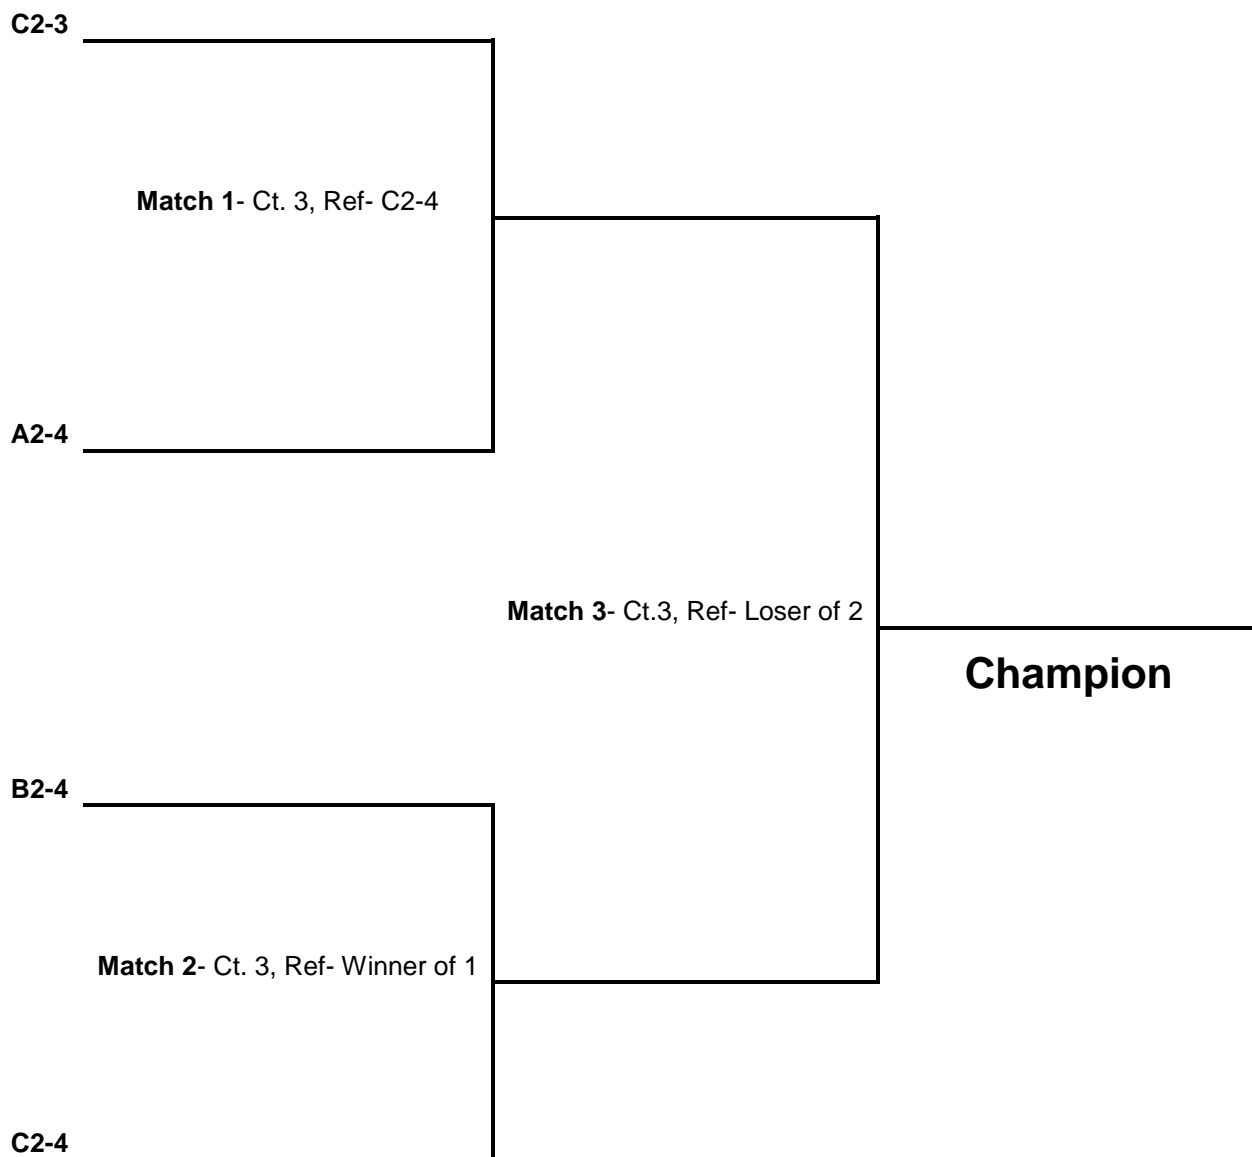

12 Bronze Division Playoffs Sunday, April 14 @ Duluth East H.S.