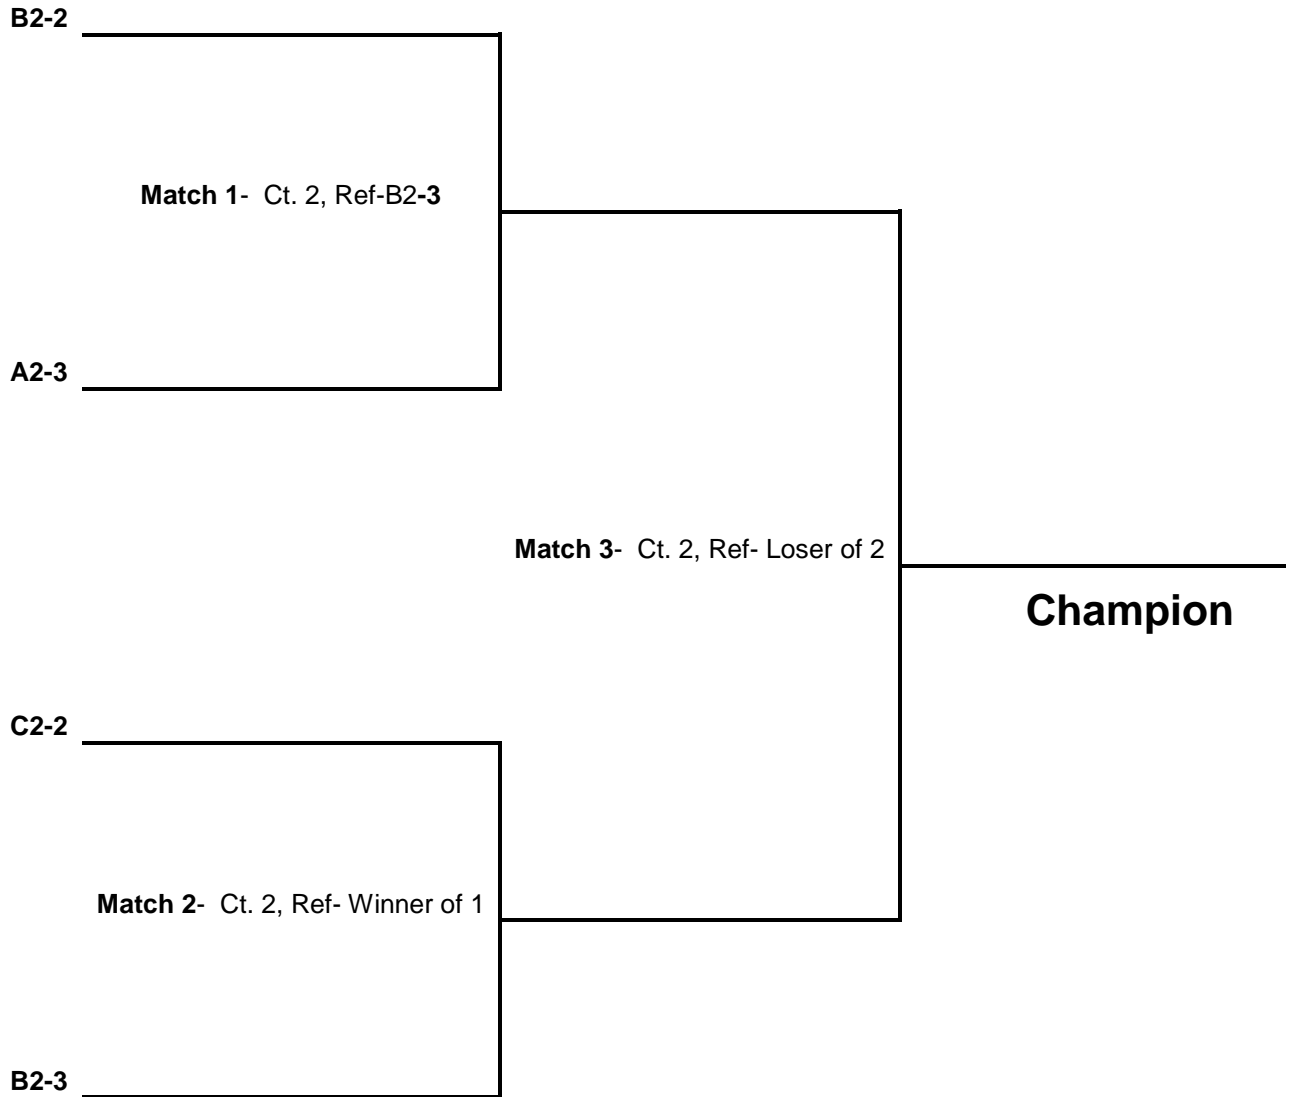

12 Silver Division Playoffs Sunday, April 14 @ Duluth East H.S.