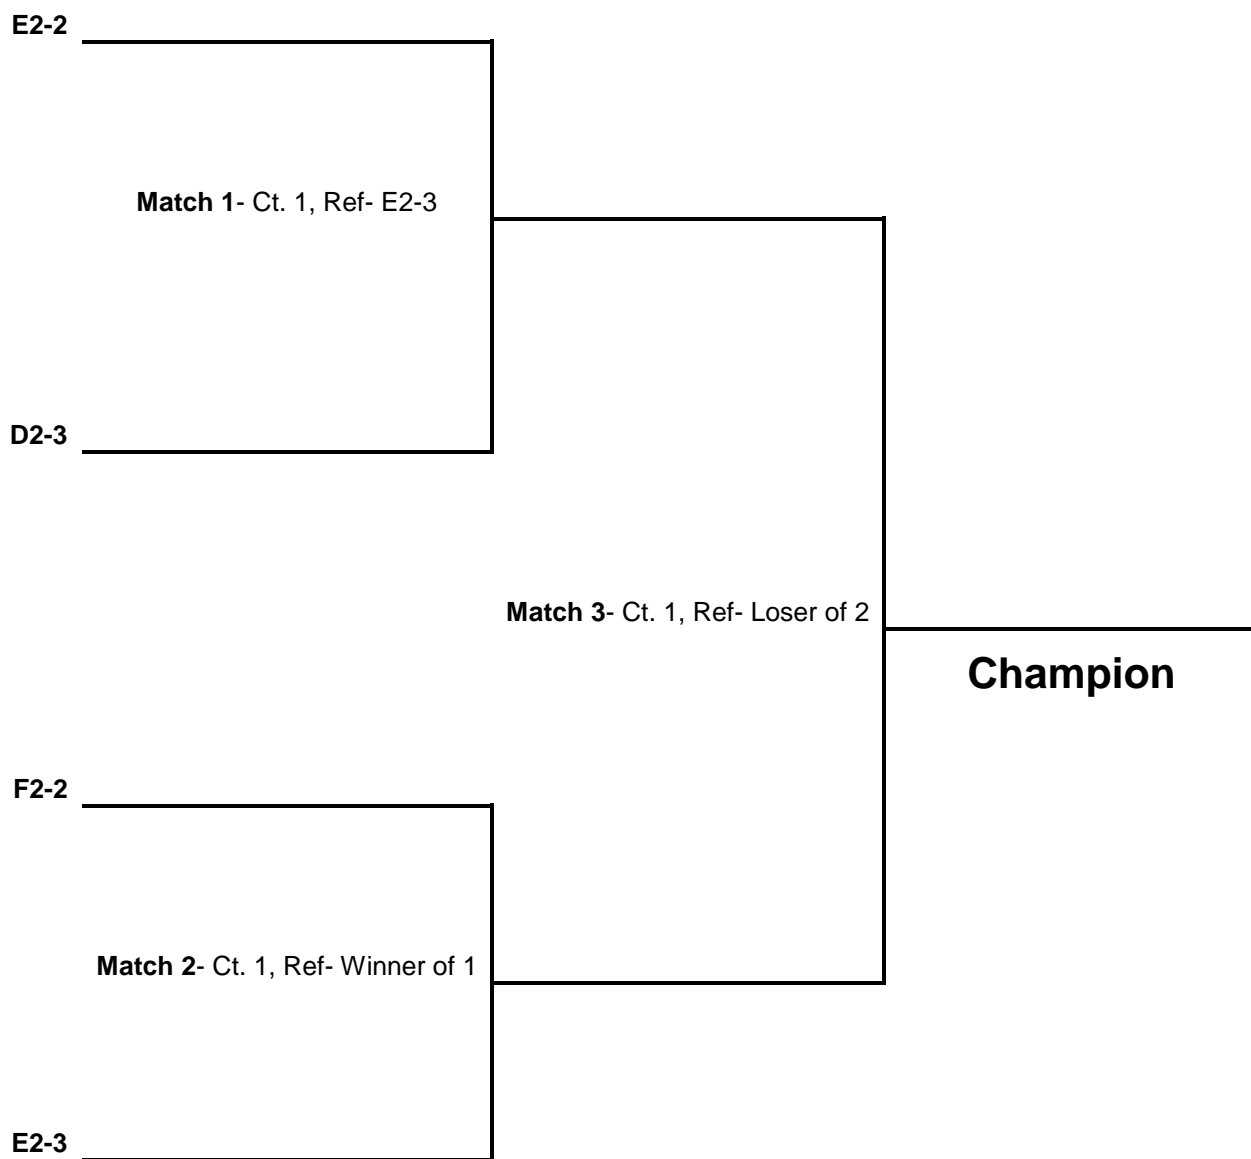

12 Sapphire Division Playoffs Sunday, April 14 @ Ordean East M.S.