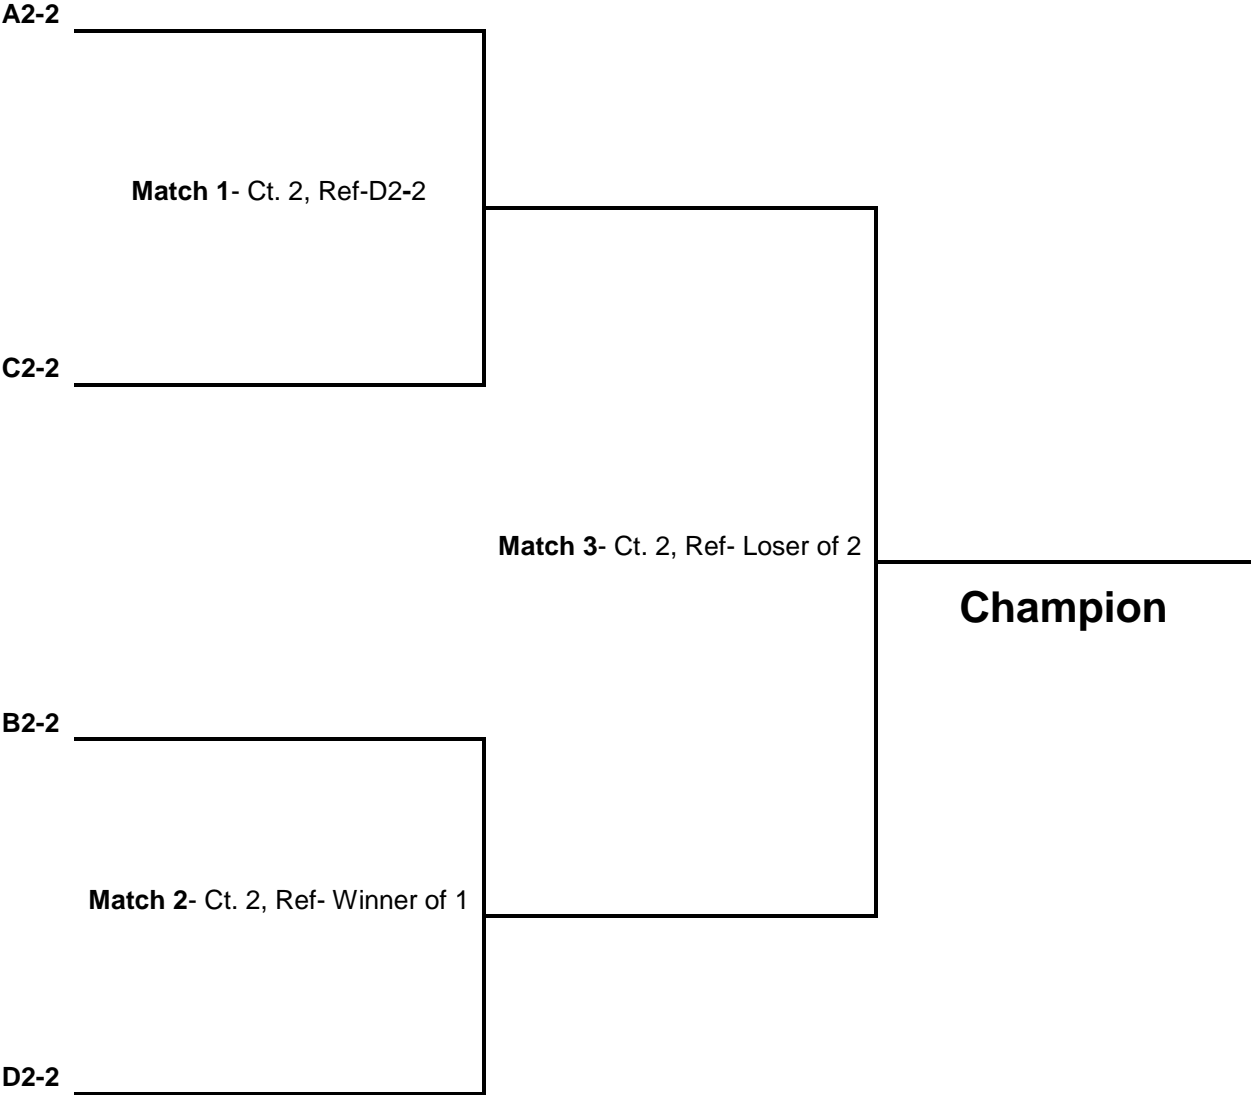

Warm-ups

Serving Team's Court	4 minutes
Receiving Team's Court	4 minutes

14 Gold Division Playoffs Sunday, April 14 @ Duluth Indoor Sports Center

14 Silver Division Playoffs Sunday, April 14 @ Duluth Indoor Sports Center