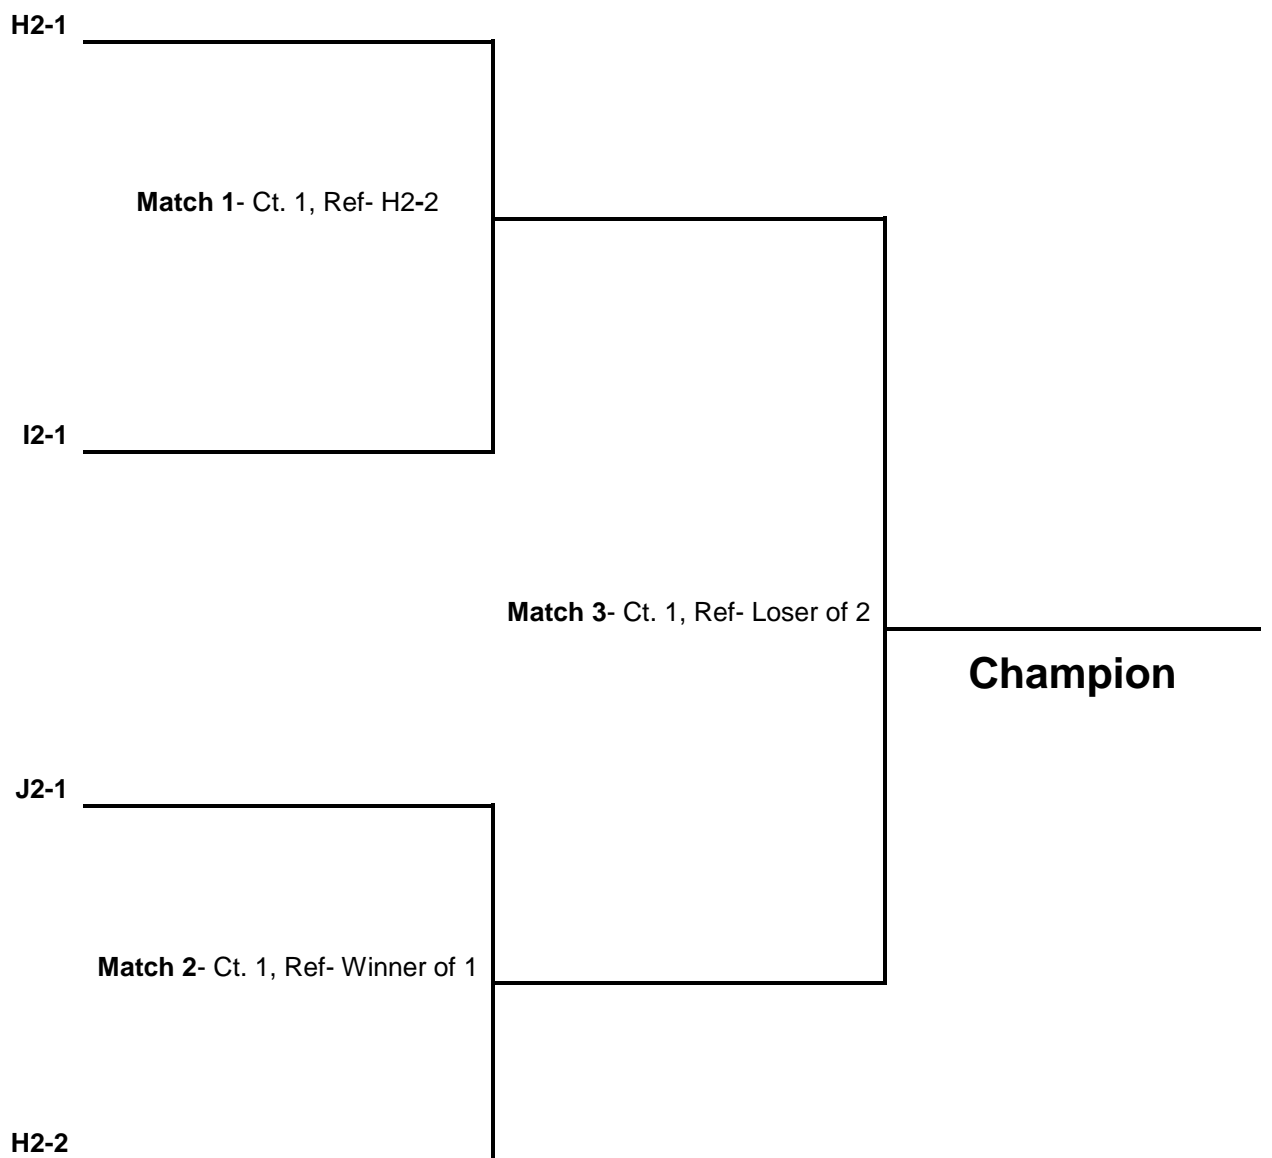

14 Agate Division Playoffs Sunday, April 14 @ Superior M.S.