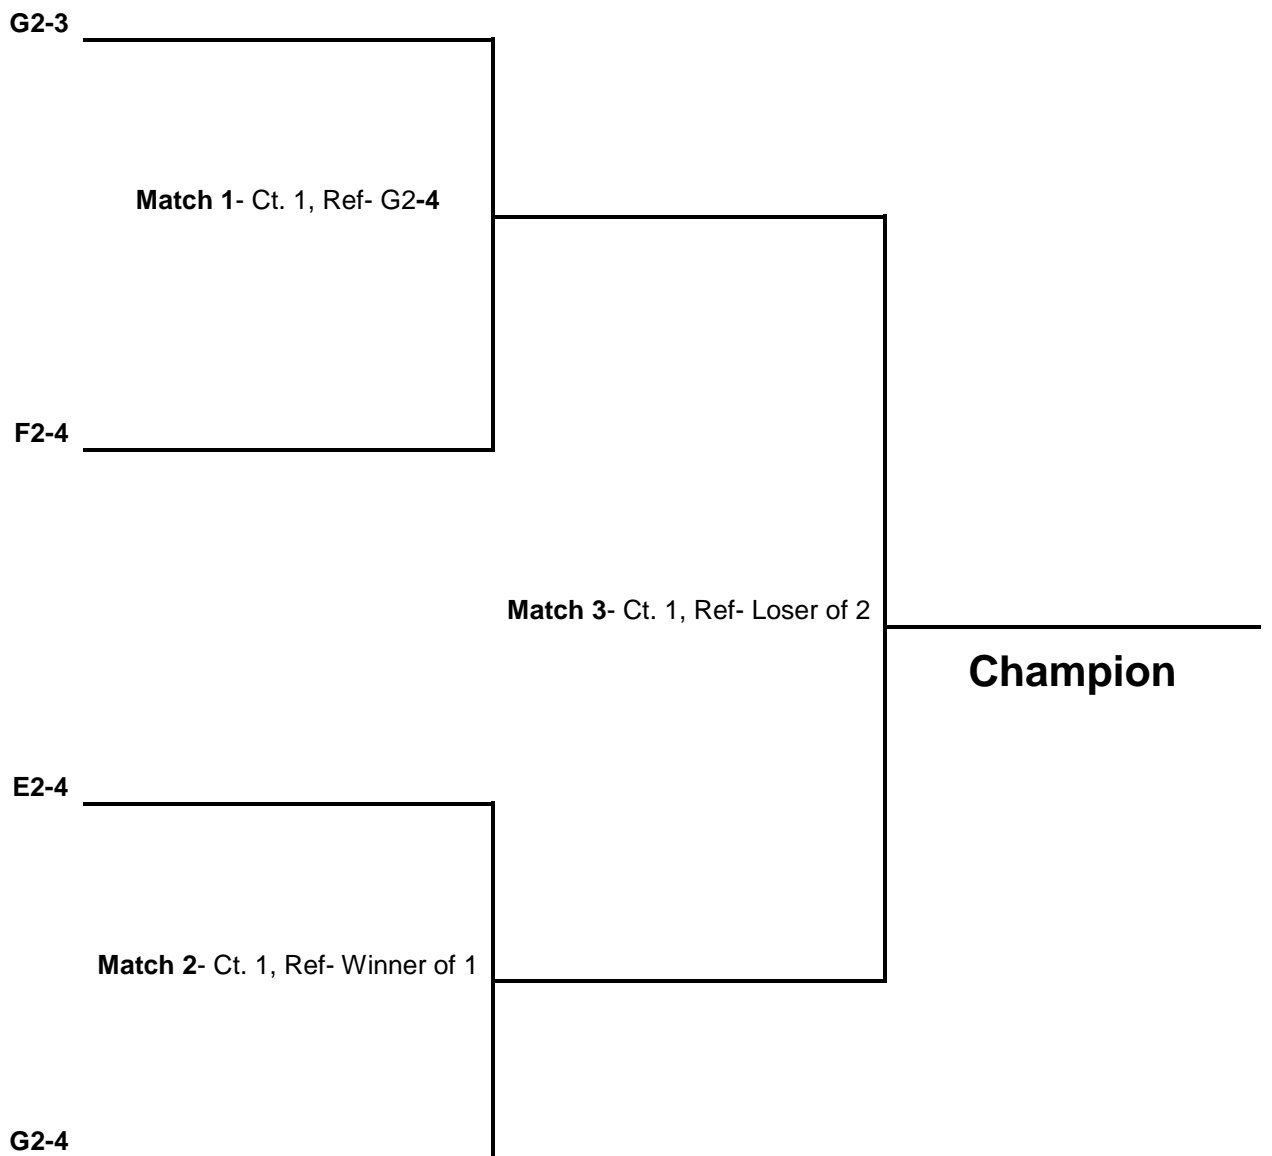

14 Emerald Division Playoffs Sunday, April 14 @ Lincoln Park M.S.